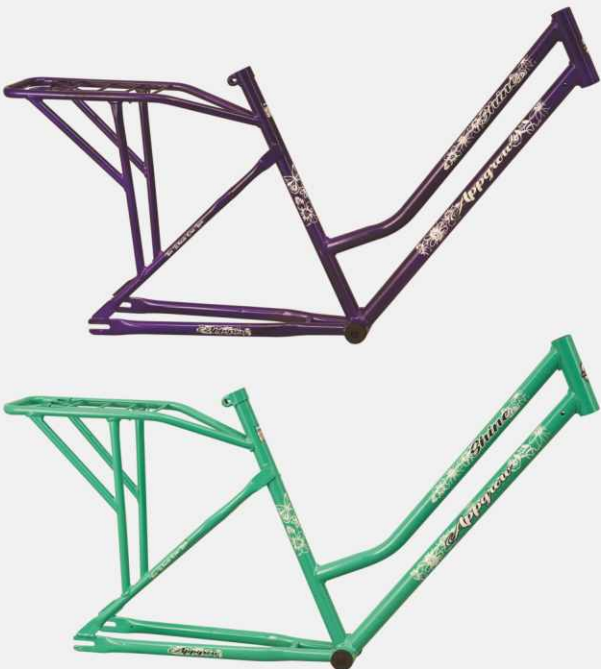

COLOUR OPTIONS

	Rim-13G 40 x 40
	Cotton Tyre/Tube Branded
	PU Saddle
	PH/Type Handle
	Shine Basket
	Pipe Full Stand

Packing-CKD (2 Pcs./CTN)